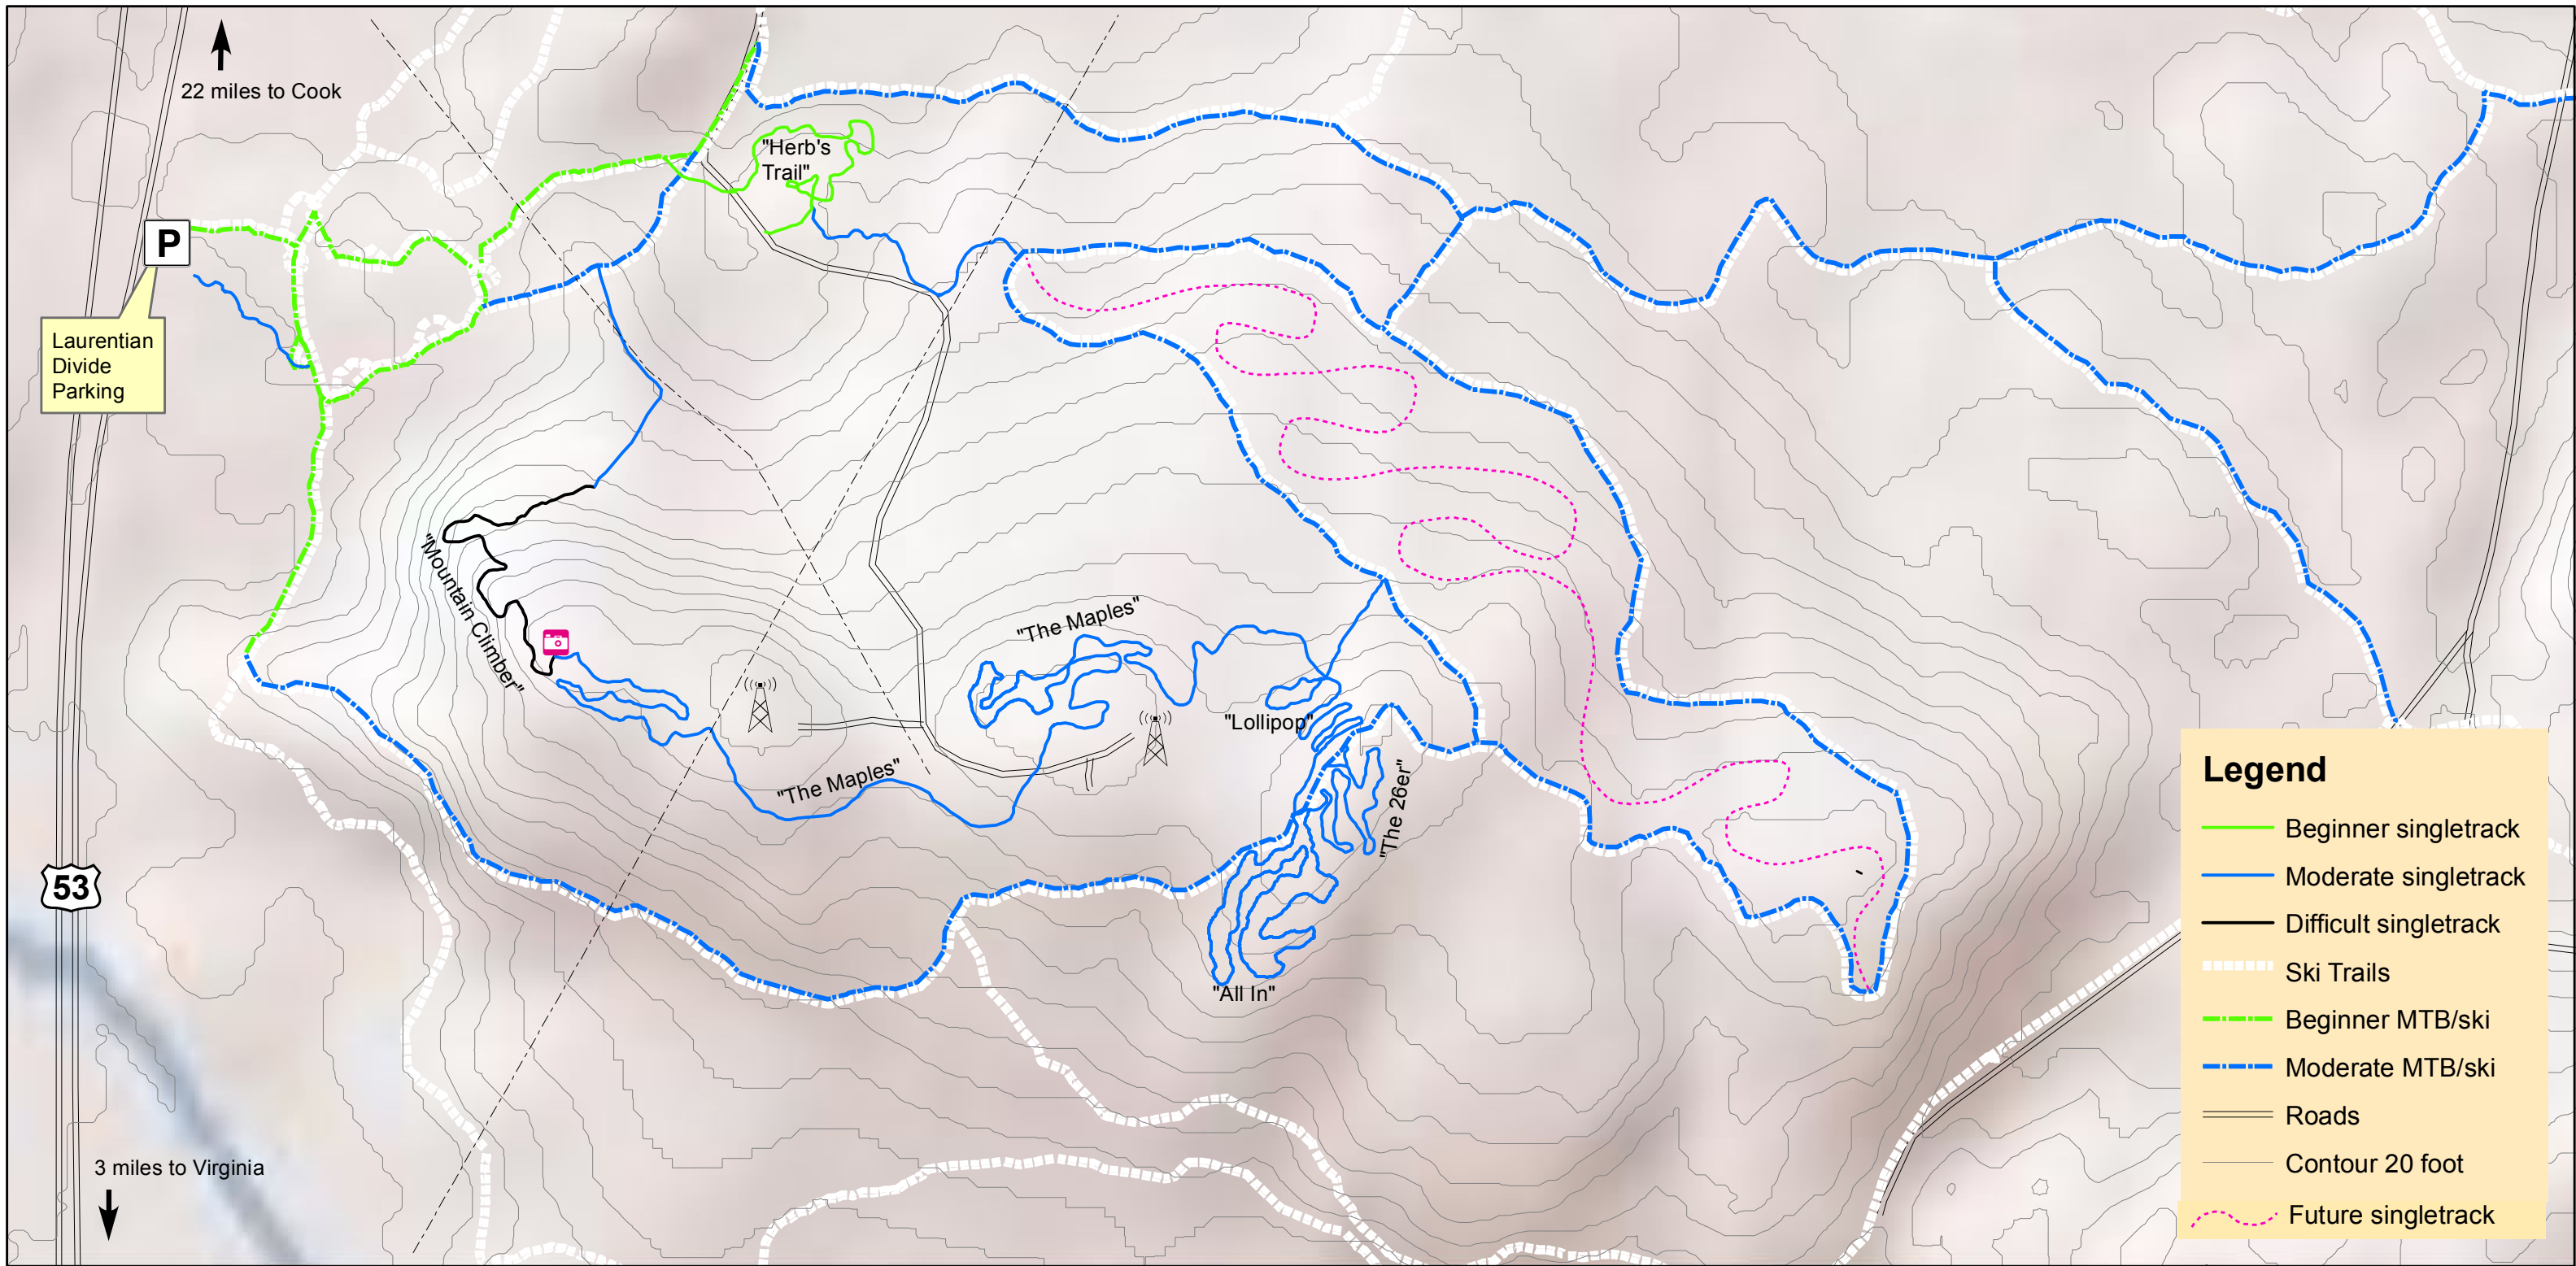

Lookout Mountain Bike Trails

The Lookout Mountain bike trail system features 5 miles of dedicated mountain bike singletrack and over 6 miles of multi-use rideable ski trail. The trails are two way, so beware of oncoming bikes and hikers. Please minimize erosion by not using the trails when wet.

For more information, contact:

Superior National Forest
 Laurentian Ranger District
 318 Forestry Road
 Aurora, MN 55705
 (218) 229-8800
 laurentian@fs.fed.us

Iron Range Off Road Cyclists:
www.iroc-mtb.org
www.facebook.com/irocmtnb